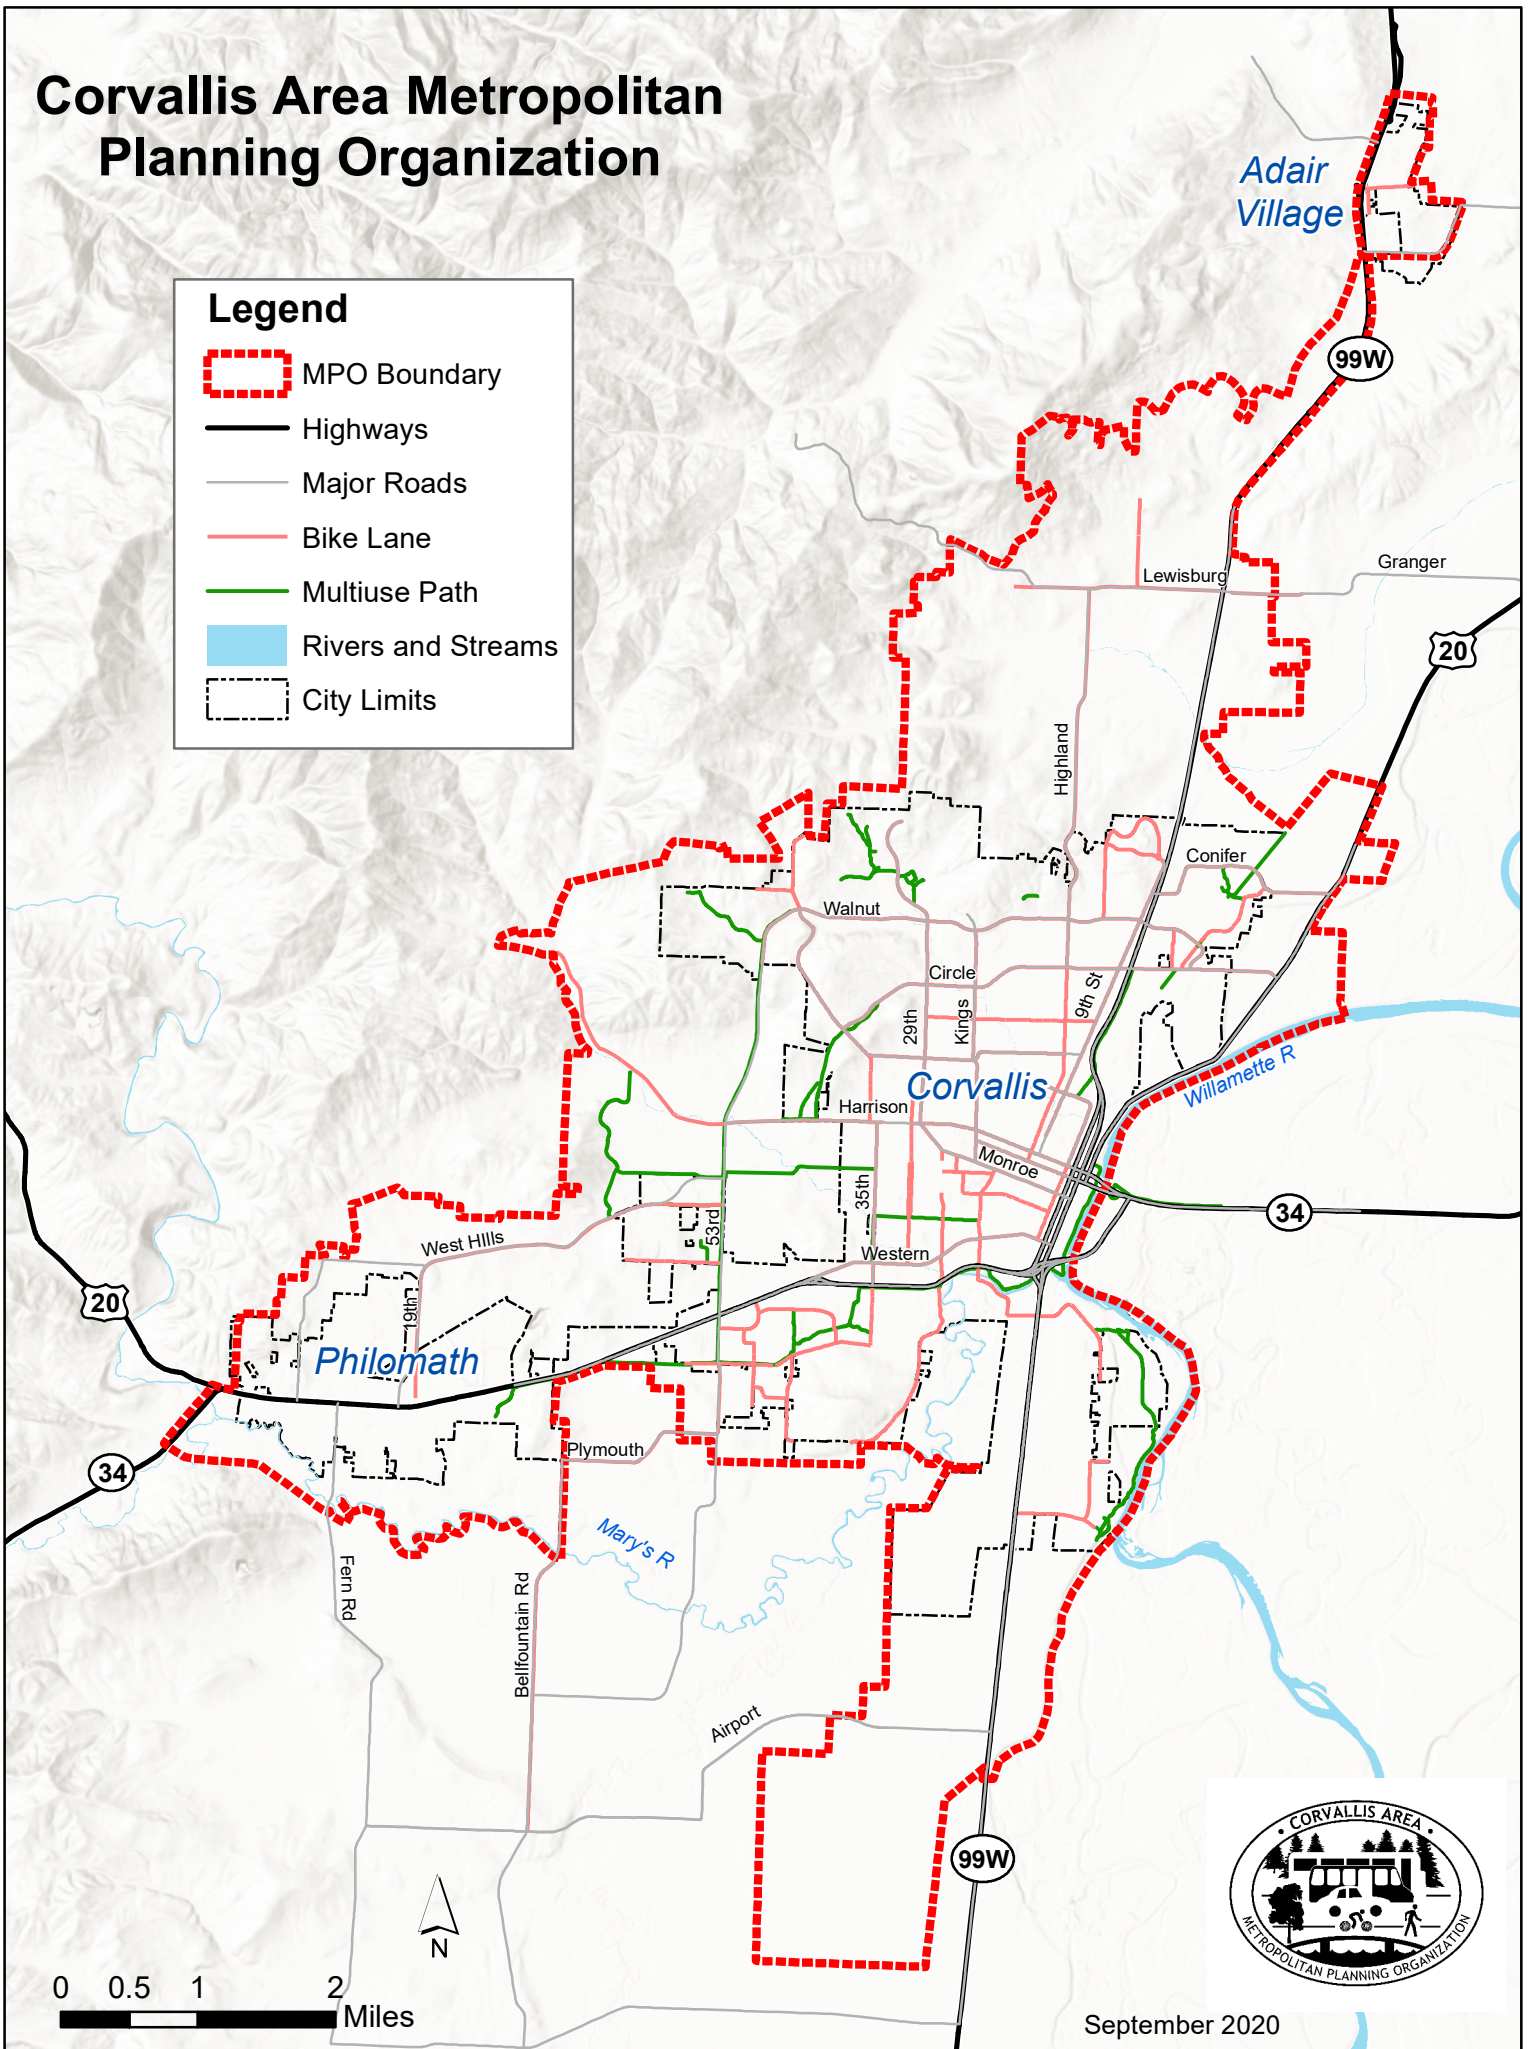

Corvallis Area Metropolitan Planning Organization

Legend

-  MPO Boundary
-  Highways
-  Major Roads
-  Bike Lane
-  Multiuse Path
-  Rivers and Streams
-  City Limits

September 2020