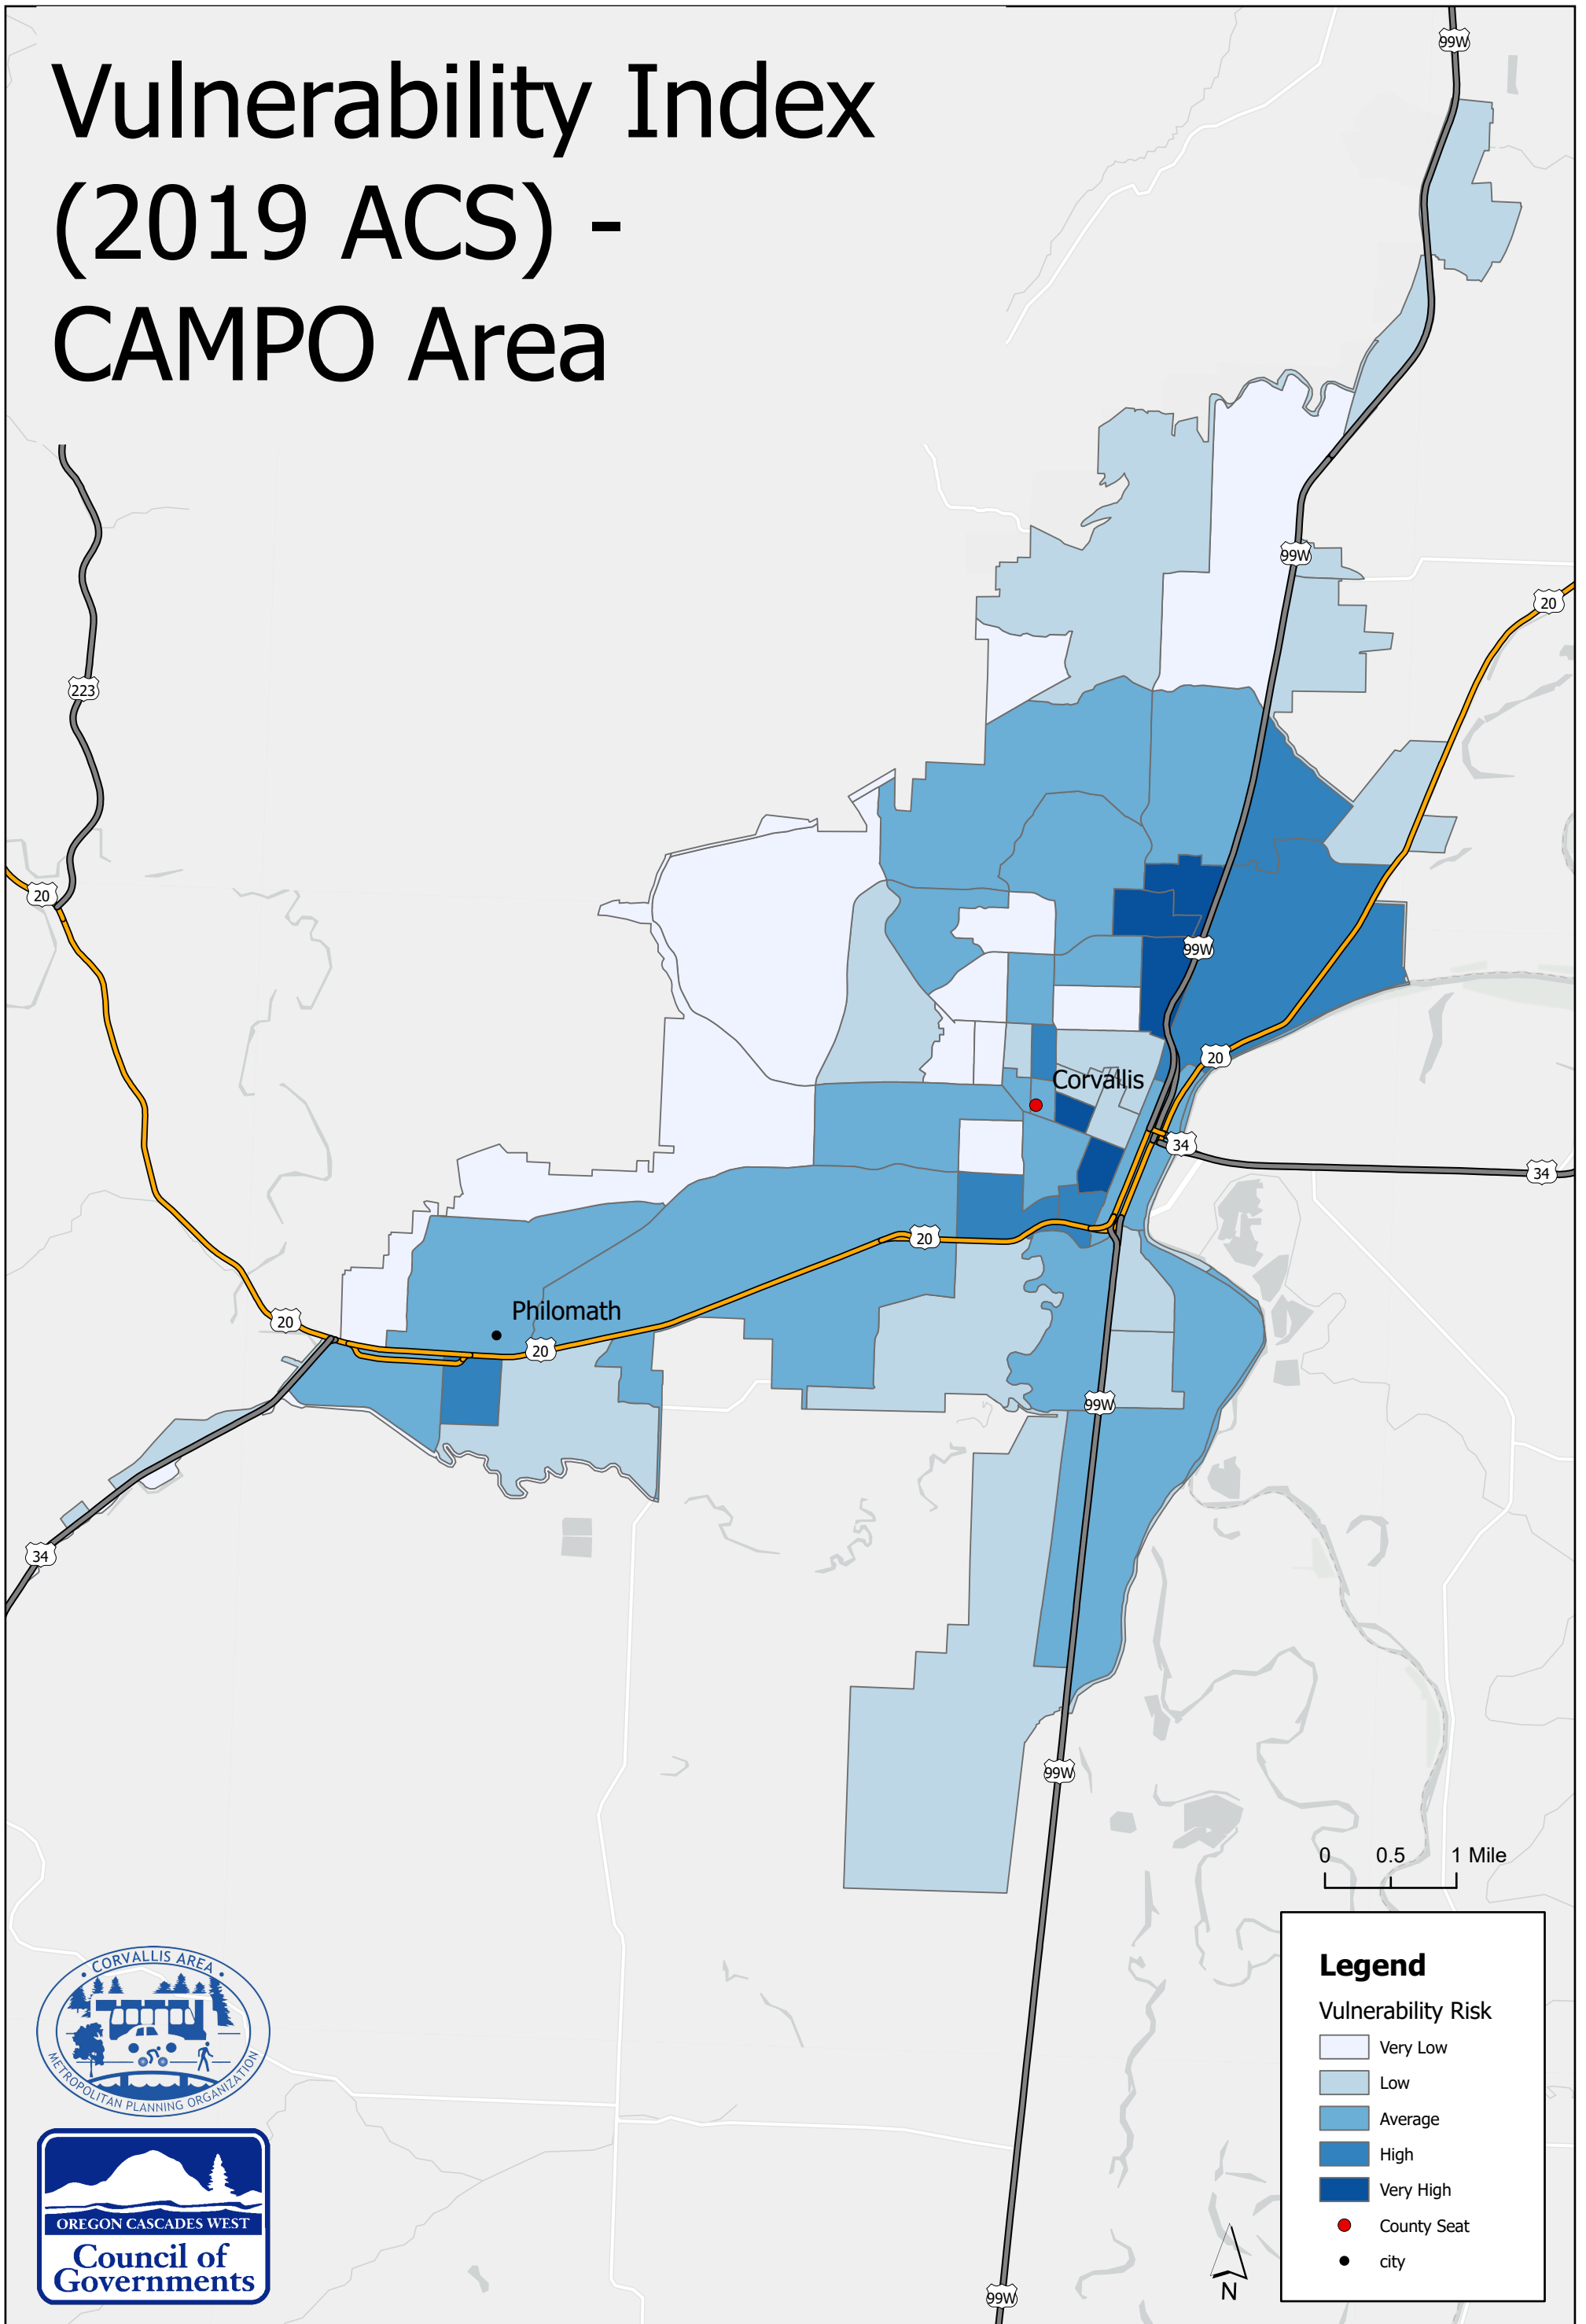

Vulnerability Index (2019 ACS) - CAMPO Area

NOTE: The CAMPO boundary overlays a total of 55 block groups.

04/05/23 - Created by OCWCOG GIS